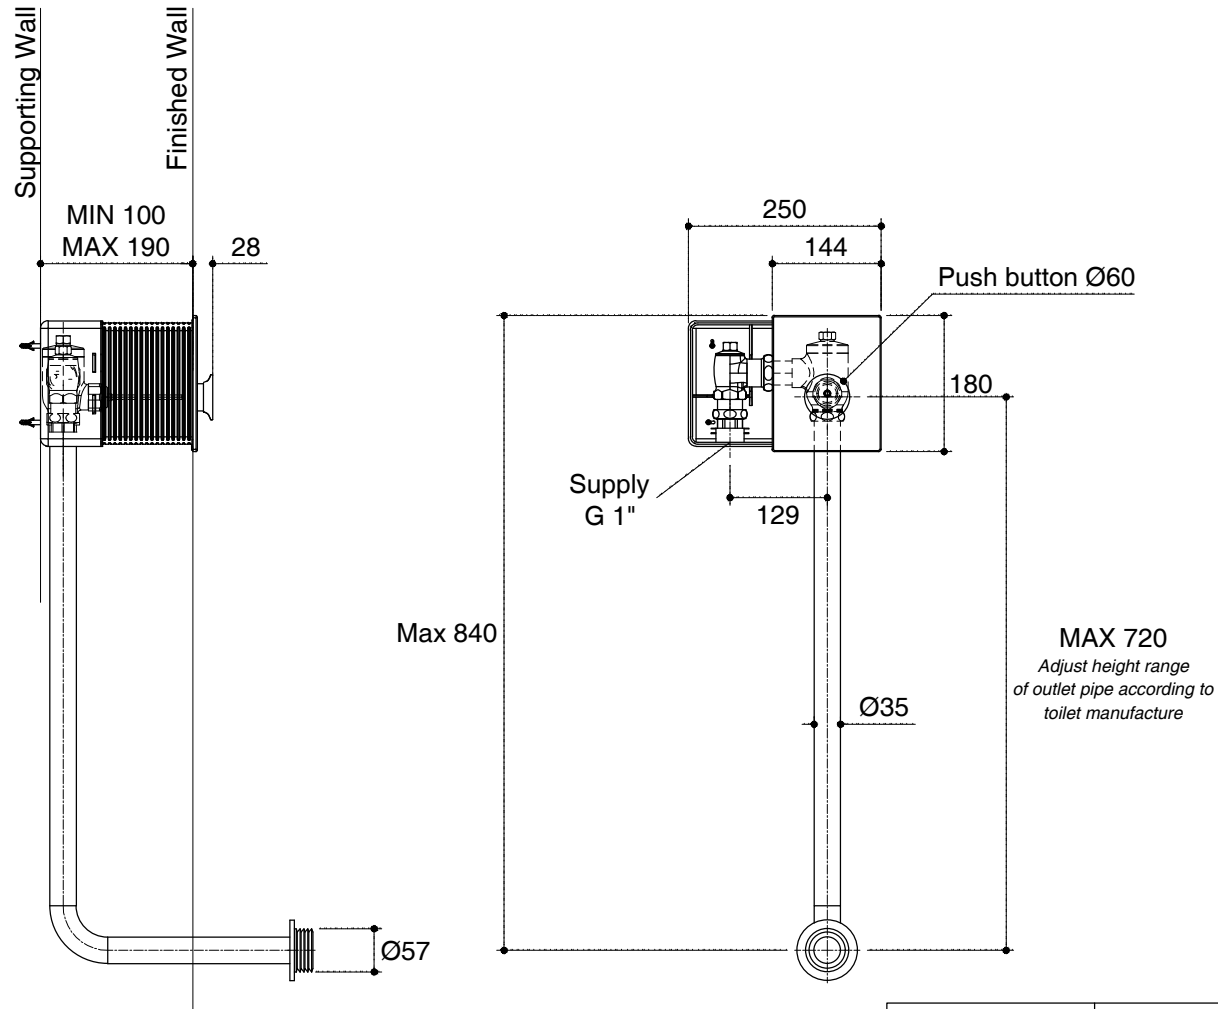

Dimensions are approximate.

Unit: mm

SKU	K-77681X, K-77682X
Name	-
Description	4.8L AND 6.0L CONCEAL FLUSH VALVE

*The recommended dimension for installation can be adjusted according to user preferences and layout.